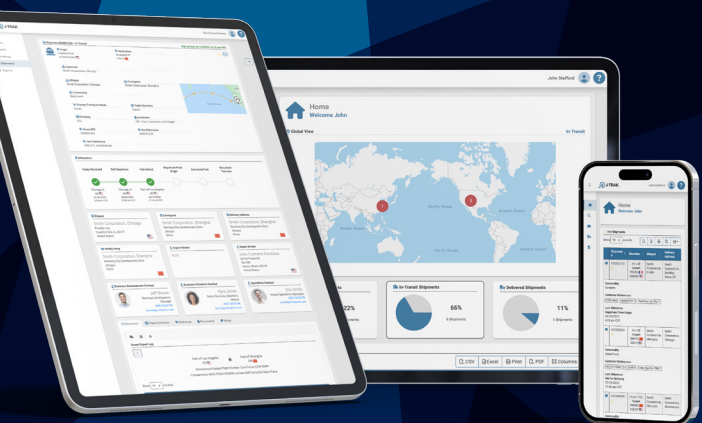

- Safe & Secure Solutions
- White Glove Service
- Customs Consultation

RESPONSIVE TECHNOLOGY

Juno's web-based supply chain platform combines 24-hour active shipment tracking with document management, delivering cutting-edge insights.

- Advanced Search Options
- Granular Tracking from Shipper's Door to Your Door
- Personalized Dashboard

Our platform provides the optimal combination of transparency and visibility throughout your shipment's supply chain journey.